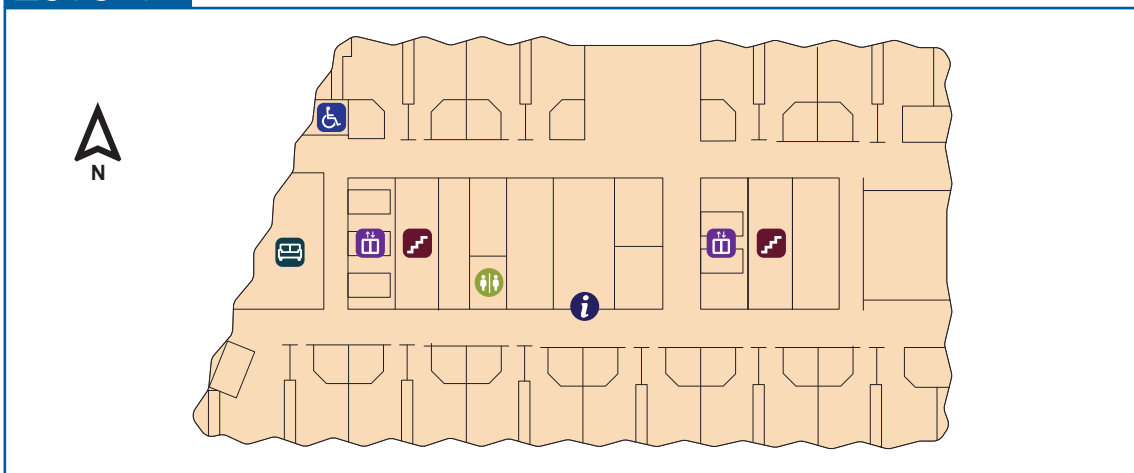

Medihotel – Site map

Level 6

Level 7

Map legend

5 Bedbrook Row, Murdoch, WA, 6150

- | | |
|-----------------|----------------------|
| ACROD Restrooms | Lifts |
| Information | Fire escape / stairs |
| Lounge | Staff restroom |