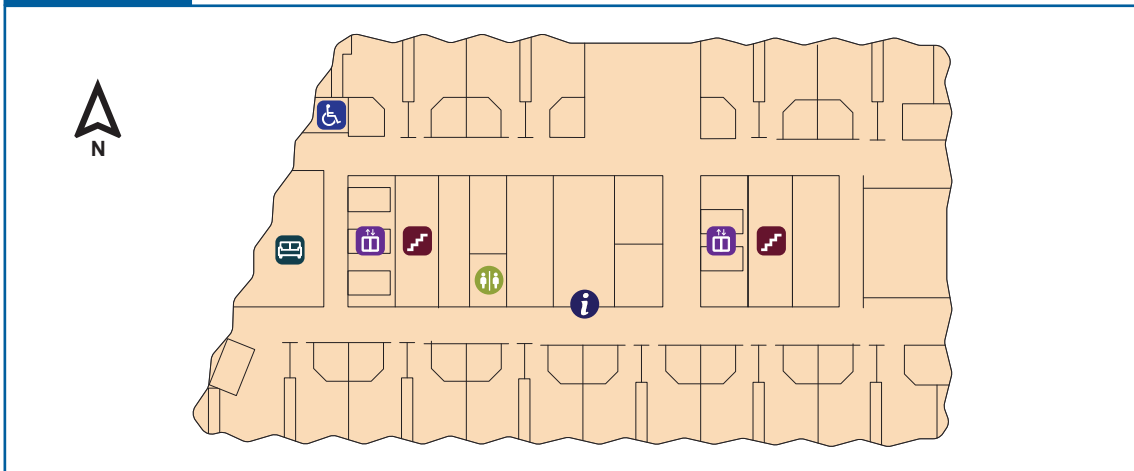

Medihotel – Site map

Level 6

Level 7

Map legend

5 Bedbrook Row, Murdoch, WA, 6150

- | | |
|-----------------|----------------------|
| ACROD Restrooms | Lifts |
| Information | Fire escape / stairs |
| Lounge | Staff restroom |